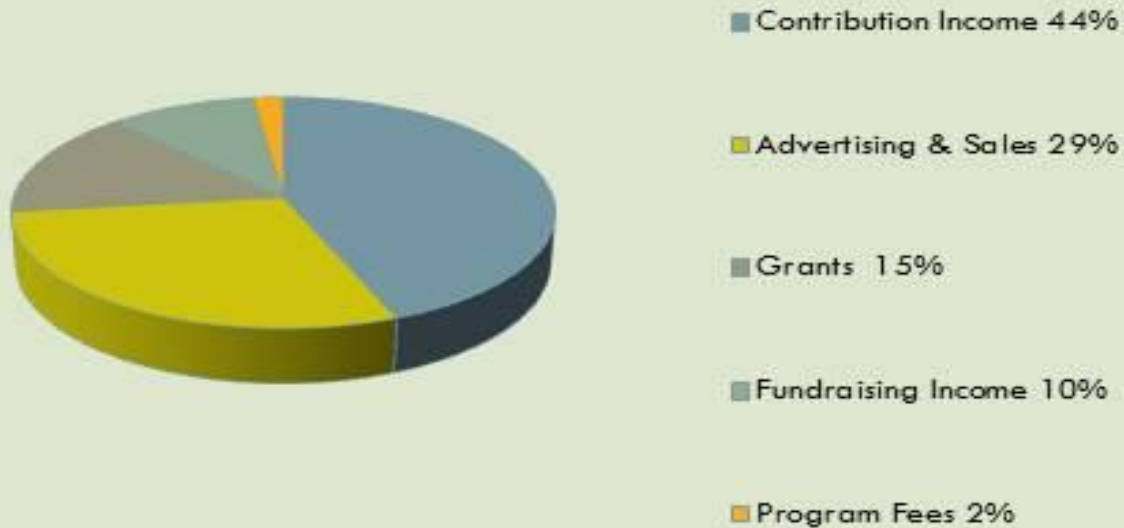

Fayette County Cultural Trust Financials

Income $ 183,694

Expenses $ 222,344